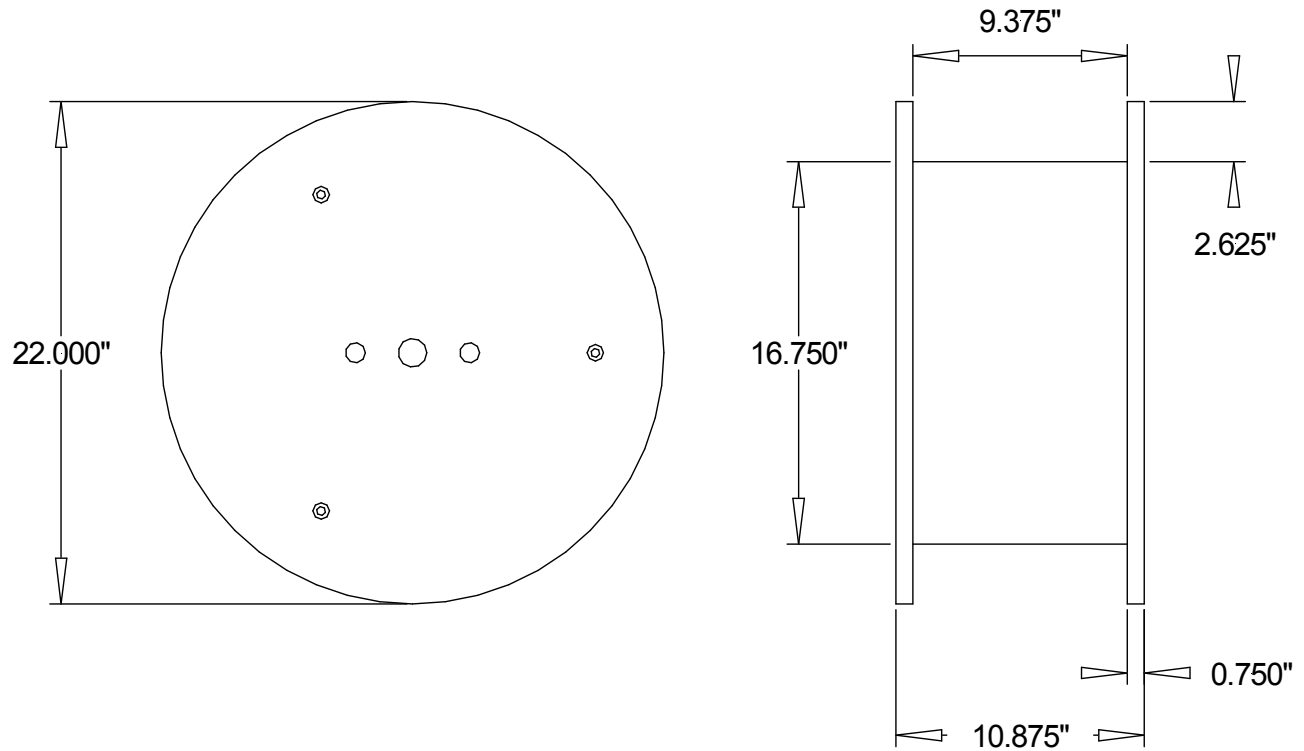

22 IN. PLYWOOD

Specifications

Part No.	: X9622015
Color	: Tan
Barrel Material	: Cardboard
Flange Material	: Wood
Tare Weight	: 16 lb.
Barrel Circum.	: 56.62 in.
Arbor	: 1.25 in
Wire Capacity	: 250 lb.