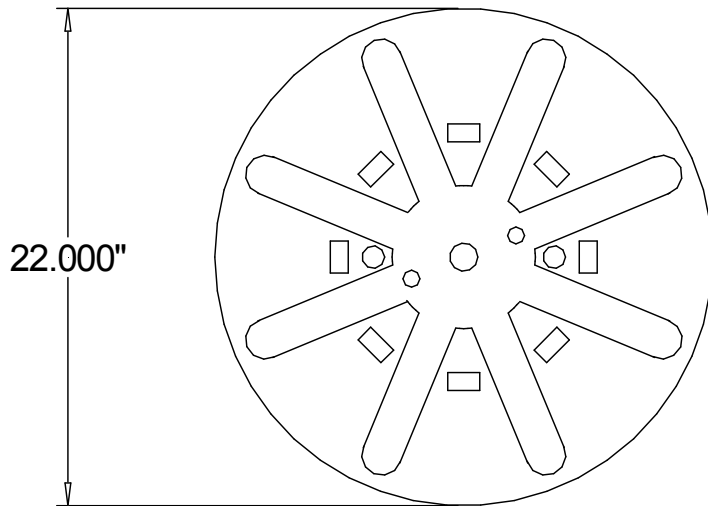

22 IN. STEEL

Specifications

Part No.	: X9622022
Color	: Grey
Barrel Material	: Steel
Flange Material	: Steel
Tare Weight	: 108 lbs
Barrel Circum.	: 37.69 in
Arbor	: 1.25 in
Wire Capacity	: 350 lb.