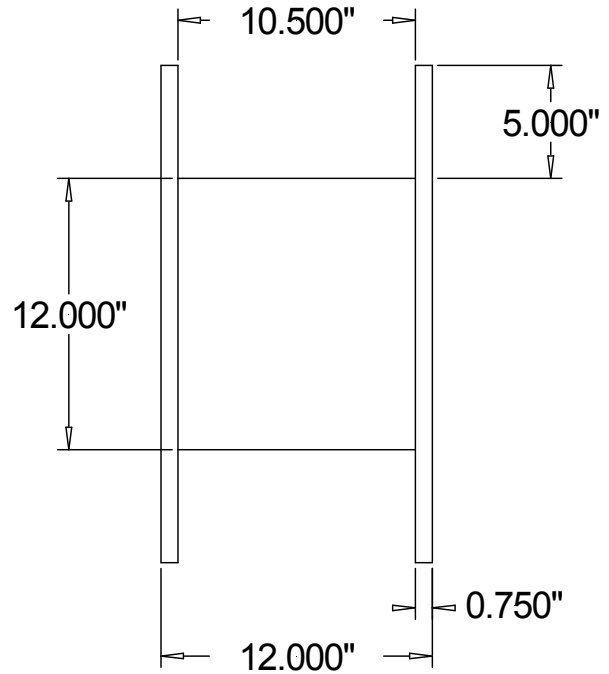

22 IN. STEEL

Specifications

Part No.	: X9622022
Color	: Grey
Barrel Material	: Steel
Flange Material	: Steel
Tare Weight	: 108 lbs
Barrel Circum.	: 37.69 in
Arbor	: 1.25 in
Wire Capacity	: 350 lb.