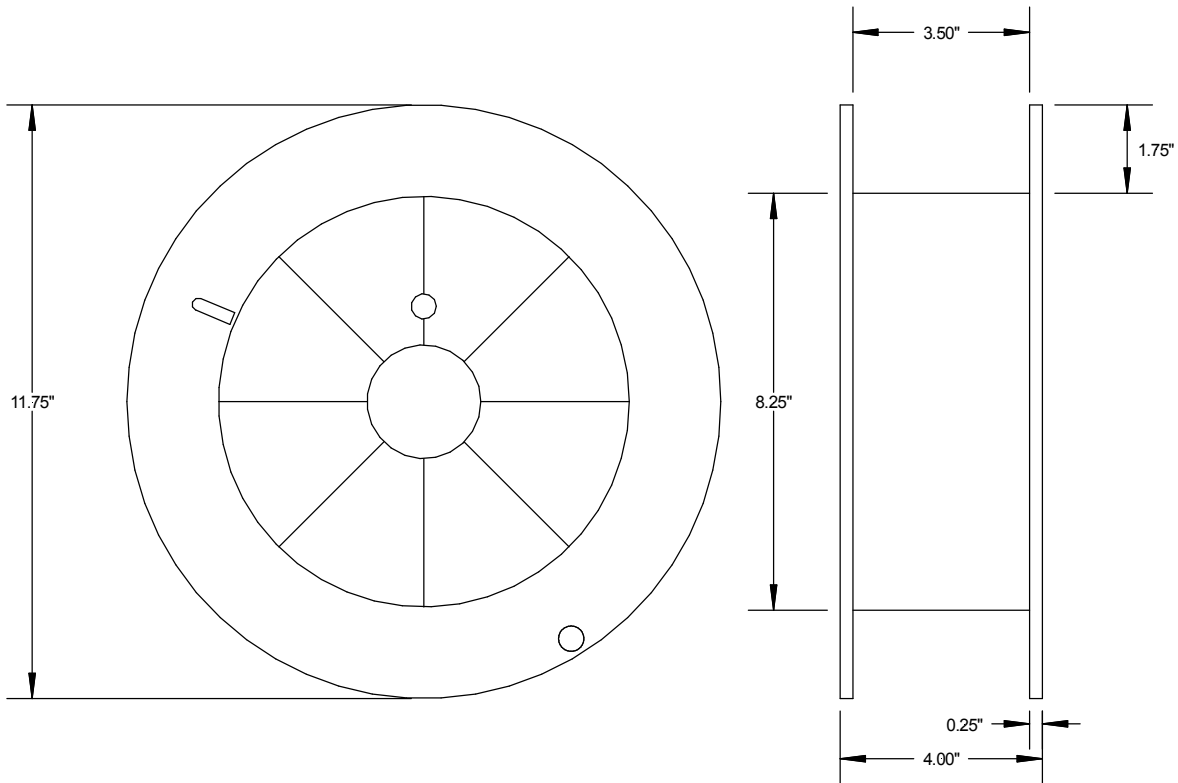

25 LB. PLASTIC SPOOL

Spooling & Packaging Catalog

Specifications

Part No.	: X9600025
Color	: Black
Barrel Material	: Plastic
Flange Material	: Plastic
Tare Weight	: 1.90 lbs
Barrel Circum.	: 25.918 in
Arbor	: 2 in
Wire Capacity	: 30 lb.