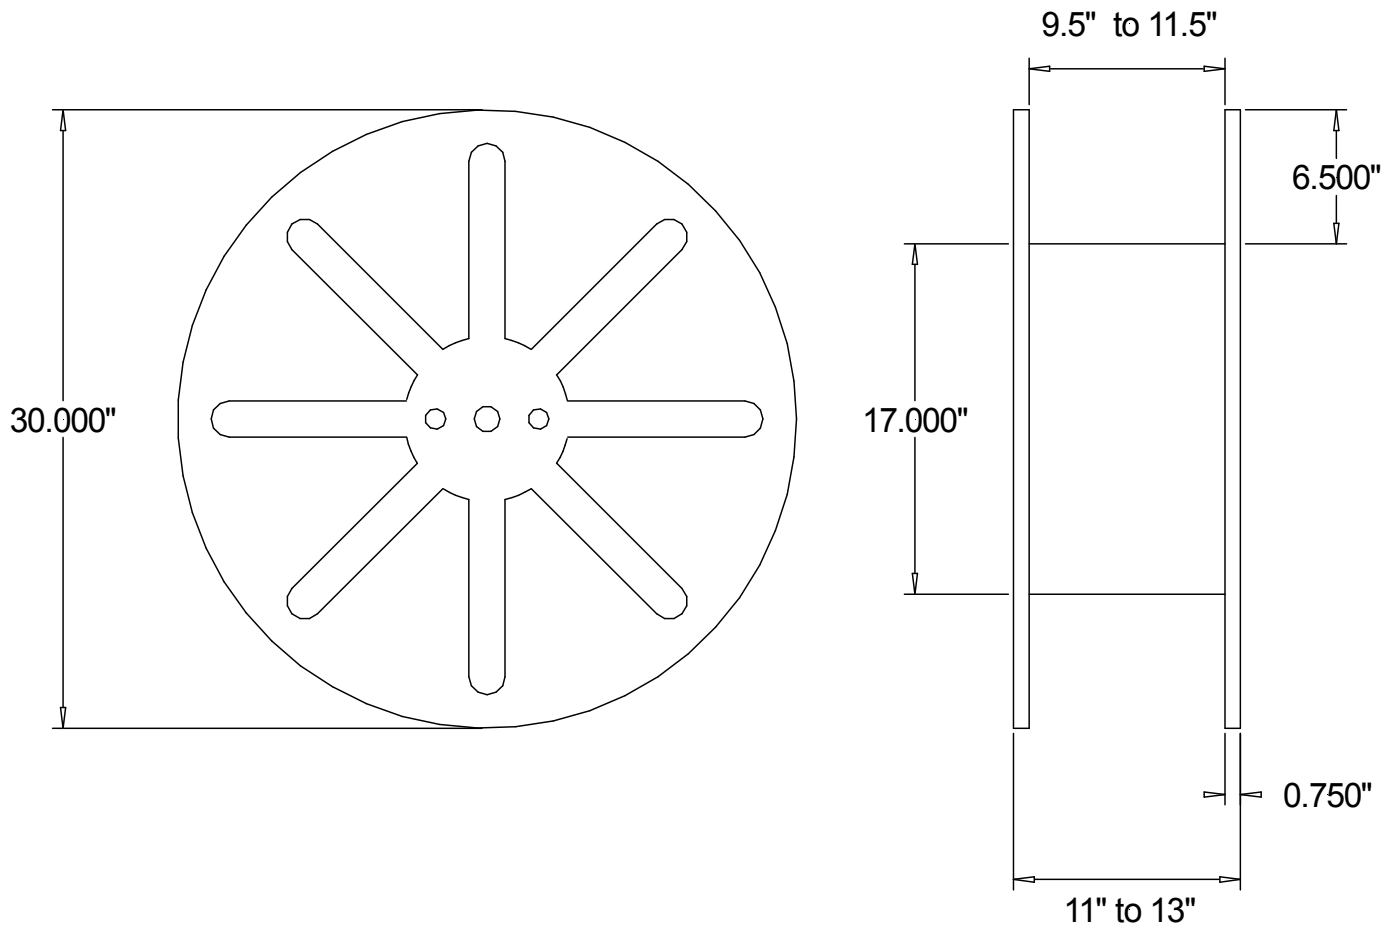

30 IN. STEEL

Spooling & Packaging Catalog

Specifications

Part No. : X96300030

Color : Assorted

Barrel Material : Steel

Flange Material : Steel

Tare Weight : 70-130 lbs

Barrel Circum. : 53.41 in.

Arbor : 1.25 in.

Wire Capacity : 900 lb.