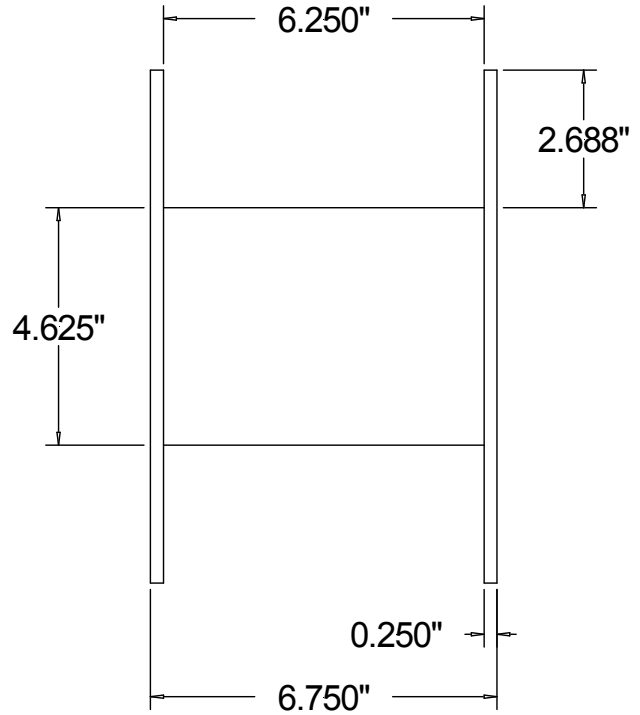

# **10 IN. METAL SPOOL** **4 DOG HOLES**

## **Specifications**

Part No. : X9610022

Color : Blue

Barrel Material : Metal

Flange Material : Metal

Tare Weight : 5.4 lbs.

Barrel Circum. : 14.53 in.

Arbor : 1.25 in.

Wire Capacity : 50 lbs.