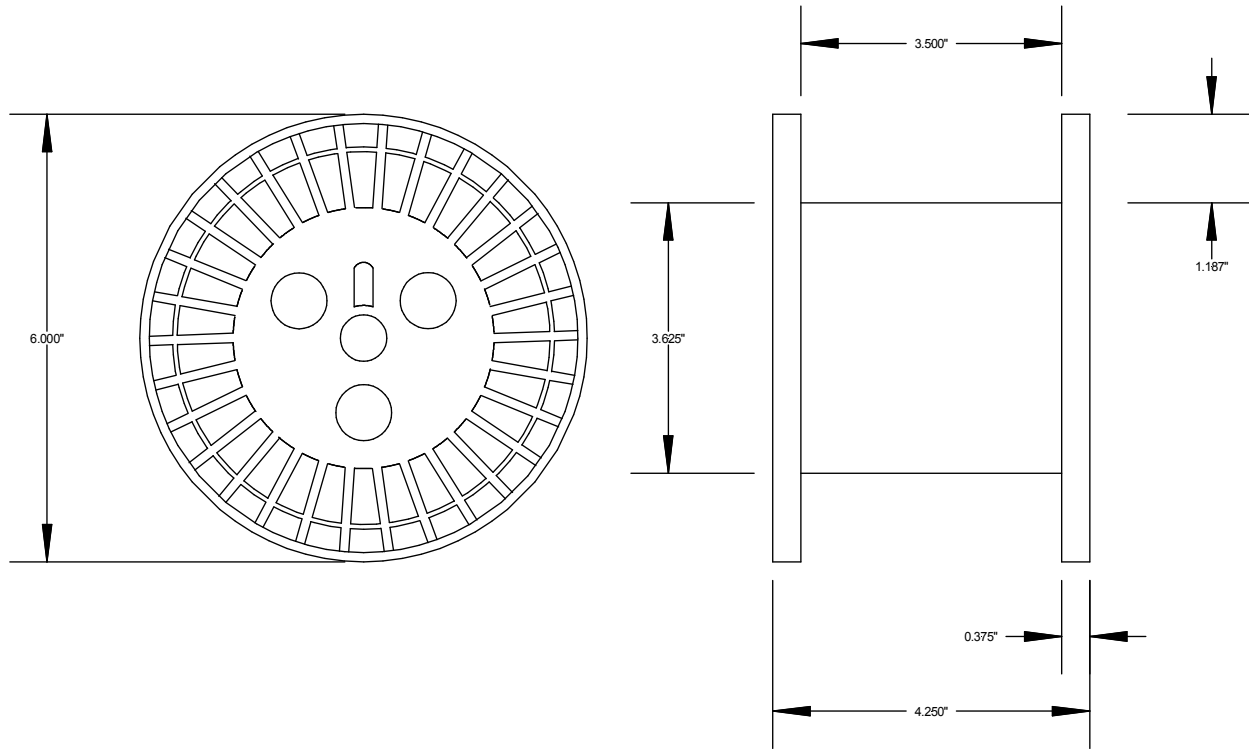

10 LB. PLASTIC SPOOL

Specifications

Part No. : C9606011

Color : Off White

Barrel Material : Plastic

Flange Material : Plastic

Tare Weight : .65 lbs.

Barrel Circum. : 11.39 in.

Arbor : .625 in

Wire Capacity : 10 lbs.