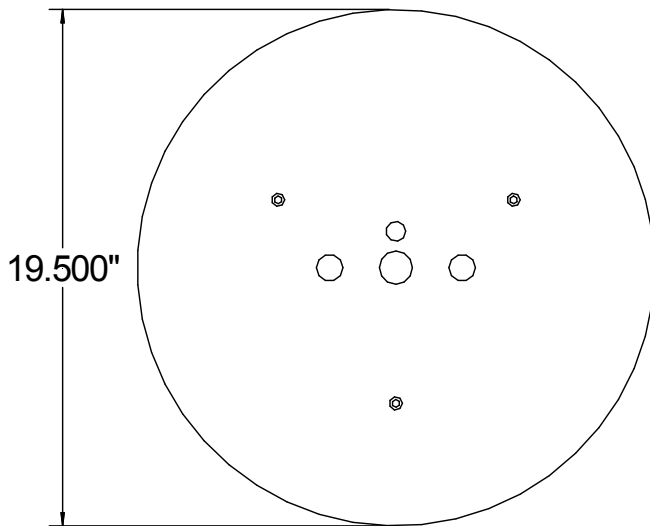

20 IN. PLYWOOD SPOOL

(LIGHT WEIGHT)

Specifications

Part No.	: X9620002
Color	: Tan
Barrel Material	: Cardboard
Flange Material	: Plywood
Tare Weight	: 7.80 lbs
Barrel Circum.	: 31.809 in
Arbor	: 1.25 in
Wire Capacity	: 80 lbs Crimped Wire