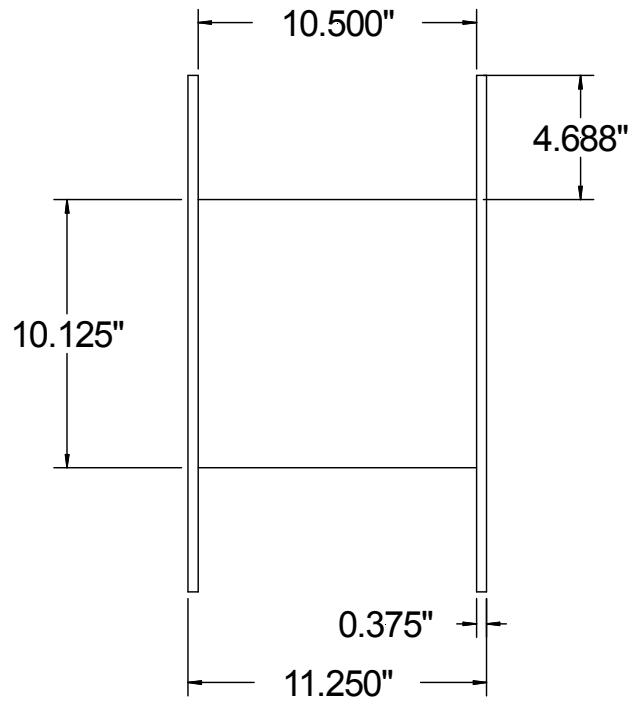

20 IN. PLYWOOD SPOOL

(LIGHT WEIGHT)

Specifications

Part No.	: X9620002
Color	: Tan
Barrel Material	: Cardboard
Flange Material	: Plywood
Tare Weight	: 7.80 lbs
Barrel Circum.	: 31.809 in
Arbor	: 1.25 in
Wire Capacity	: 80 lbs Crimped Wire